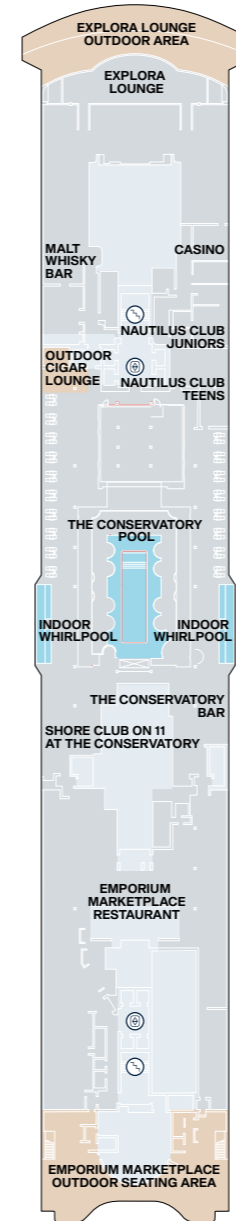

# EXPLORA V - SUITE DECK PLANS

## Legend

- OT1 OCEAN TERRACE SUITE
- OT2 OCEAN TERRACE SUITE
- OT3 OCEAN TERRACE SUITE
- OT4 OCEAN TERRACE SUITE
- GT OCEAN GRAND TERRACE SUITE

- PH PENTHOUSE
- DP DELUXE PENTHOUSE
- PP PREMIER PENTHOUSE
- GP GRAND PENTHOUSE
- GPJ GRAND PENTHOUSE WITH WHIRLPOOL

-  BATH
-  LIFT
-  STAIRCASE

-  CONNECTING SUITES

# EXPLORA V - PUBLIC SPACES DECK PLANS

DECK 03

DECK 04

DECK 05

DECK 11

DECK 12

DECK 14