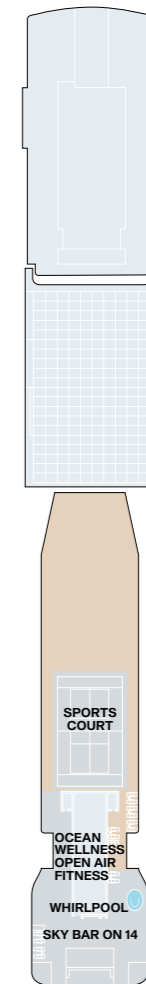

# EXPLORA V - SUITE DECK PLANS

## Legend

- OT1 OCEAN TERRACE SUITE
- OT2 OCEAN TERRACE SUITE
- OT3 OCEAN TERRACE SUITE
- OT4 OCEAN TERRACE SUITE
- GT OCEAN GRAND TERRACE SUITE

- PH PENTHOUSE
- DP DELUXE PENTHOUSE
- PP PREMIER PENTHOUSE
- GP GRAND PENTHOUSE
- GPJ GRAND PENTHOUSE WITH WHIRLPOOL

- CO1 COVE RESIDENCE
- COJ COVE RESIDENCE WITH WHIRLPOOL
- RR RETREAT RESIDENCE
- SR SERENITY RESIDENCE
- CR COCOON RESIDENCE
- OR1 OWNER'S RESIDENCE - DECK 8
- OR2 OWNER'S RESIDENCE - DECK 7

-  PRIVATE WHIRLPOOL
-  GUEST LAUNDRY
-  ACCESSIBLE SUITES

# EXPLORA V - PUBLIC SPACES DECK PLANS

DECK 03

DECK 04

DECK 05

DECK 11

DECK 12

DECK 14