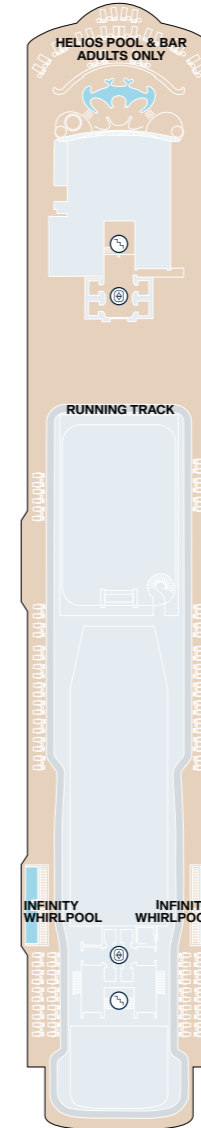

# EXPLORA V - SUITE DECK PLANS

## Legend

- OT1 OCEAN TERRACE SUITE
- OT2 OCEAN TERRACE SUITE
- OT3 OCEAN TERRACE SUITE
- OT4 OCEAN TERRACE SUITE
- GT OCEAN GRAND TERRACE SUITE

- PH PENTHOUSE
- DP DELUXE PENTHOUSE
- PP PREMIER PENTHOUSE
- GP GRAND PENTHOUSE
- GPJ GRAND PENTHOUSE WITH WHIRLPOOL

- CO1 COVE RESIDENCE
- COJ COVE RESIDENCE WITH WHIRLPOOL
- RR RETREAT RESIDENCE
- SR SERENITY RESIDENCE
- CR COCOON RESIDENCE
- OR1 OWNER'S RESIDENCE - DECK 8
- OR2 OWNER'S RESIDENCE - DECK 7

-  PRIVATE WHIRLPOOL
-  GUEST LAUNDRY
-  ACCESSIBLE SUITES

# EXPLORA V - PUBLIC SPACES DECK PLANS

DECK 03

DECK 04

DECK 05

DECK 11

DECK 12

DECK 14