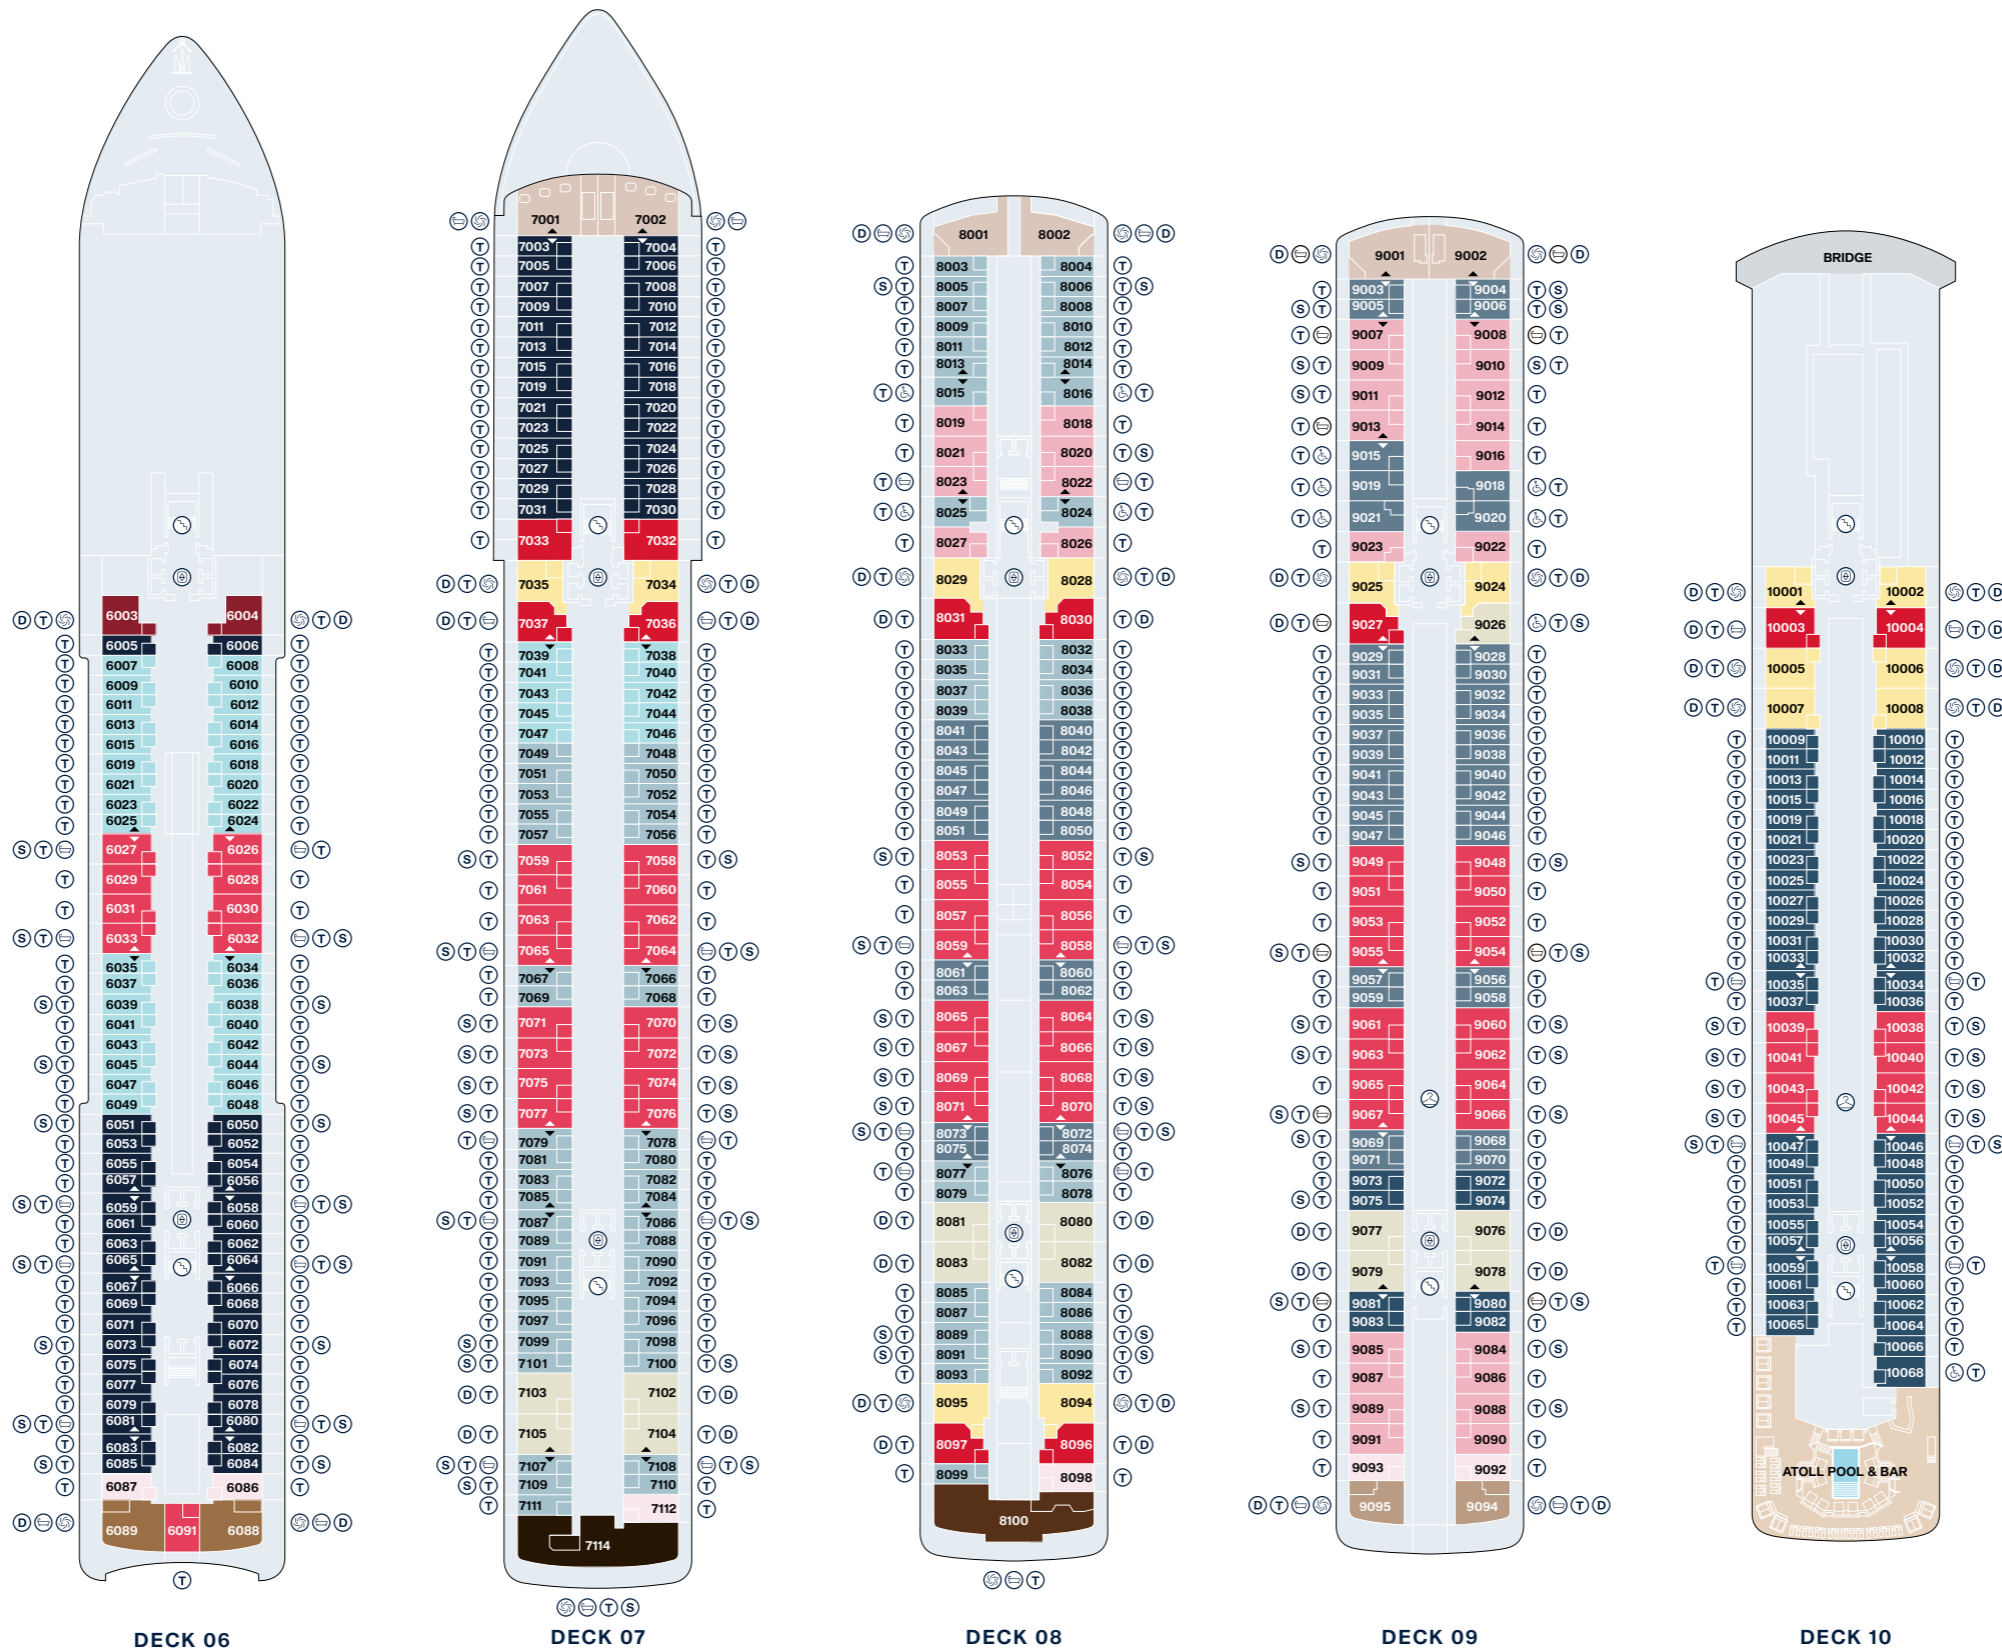

# EXPLORA V - SUITE DECK PLANS

## Legend

- OT1 OCEAN TERRACE SUITE
- OT2 OCEAN TERRACE SUITE
- OT3 OCEAN TERRACE SUITE
- OT4 OCEAN TERRACE SUITE
- GT OCEAN GRAND TERRACE SUITE

- PH PENTHOUSE
- DP DELUXE PENTHOUSE
- PP PREMIER PENTHOUSE
- GP GRAND PENTHOUSE
- GPJ GRAND PENTHOUSE WITH WHIRLPOOL

-  BATH
-  LIFT
-  STAIRCASE

-  CONNECTING SUITES

## Legend

LIFT

STAIRCASE