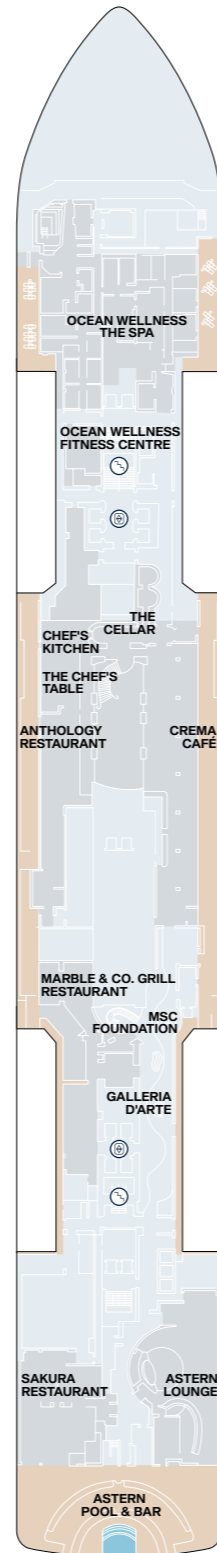

# EXPLORA V - SUITE DECK PLANS

## Legend

- OT1 OCEAN TERRACE SUITE
- OT2 OCEAN TERRACE SUITE
- OT3 OCEAN TERRACE SUITE
- OT4 OCEAN TERRACE SUITE
- GT OCEAN GRAND TERRACE SUITE

- PH PENTHOUSE
- DP DELUXE PENTHOUSE
- PP PREMIER PENTHOUSE
- GP GRAND PENTHOUSE
- GPJ GRAND PENTHOUSE WITH WHIRLPOOL

-  BATH
-  LIFT
-  STAIRCASE

-  CONNECTING SUITES

# EXPLORA V - PUBLIC SPACES DECK PLANS

DECK 03

DECK 04

DECK 05

DECK 11

DECK 12

DECK 14