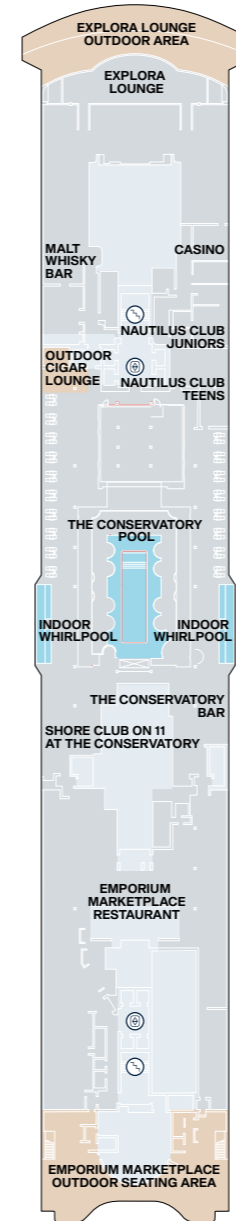

EXPLORA VI - SUITE DECK PLANS

Legend

- OT1 OCEAN TERRACE SUITE
- OT2 OCEAN TERRACE SUITE
- OT3 OCEAN TERRACE SUITE
- OT4 OCEAN TERRACE SUITE
- GT OCEAN GRAND TERRACE SUITE

- PH PENTHOUSE
- DP DELUXE PENTHOUSE
- PP PREMIER PENTHOUSE
- GP GRAND PENTHOUSE
- GPJ GRAND PENTHOUSE WITH WHIRLPOOL

- CO1 COVE RESIDENCE
- COJ COVE RESIDENCE WITH WHIRLPOOL
- RR RETREAT RESIDENCE
- SR SERENITY RESIDENCE
- CR COCOON RESIDENCE
- OR1 OWNER'S RESIDENCE - DECK 8
- OR2 OWNER'S RESIDENCE - DECK 7

-  PRIVATE WHIRLPOOL
-  GUEST LAUNDRY
-  ACCESSIBLE SUITES
-  BATH
-  LIFT
-  STAIRCASE
-  CONNECTING SUITES

EXPLORA VI - PUBLIC SPACES DECK PLANS

DECK 03

DECK 04

DECK 05

DECK 11

DECK 12

DECK 14

Legend