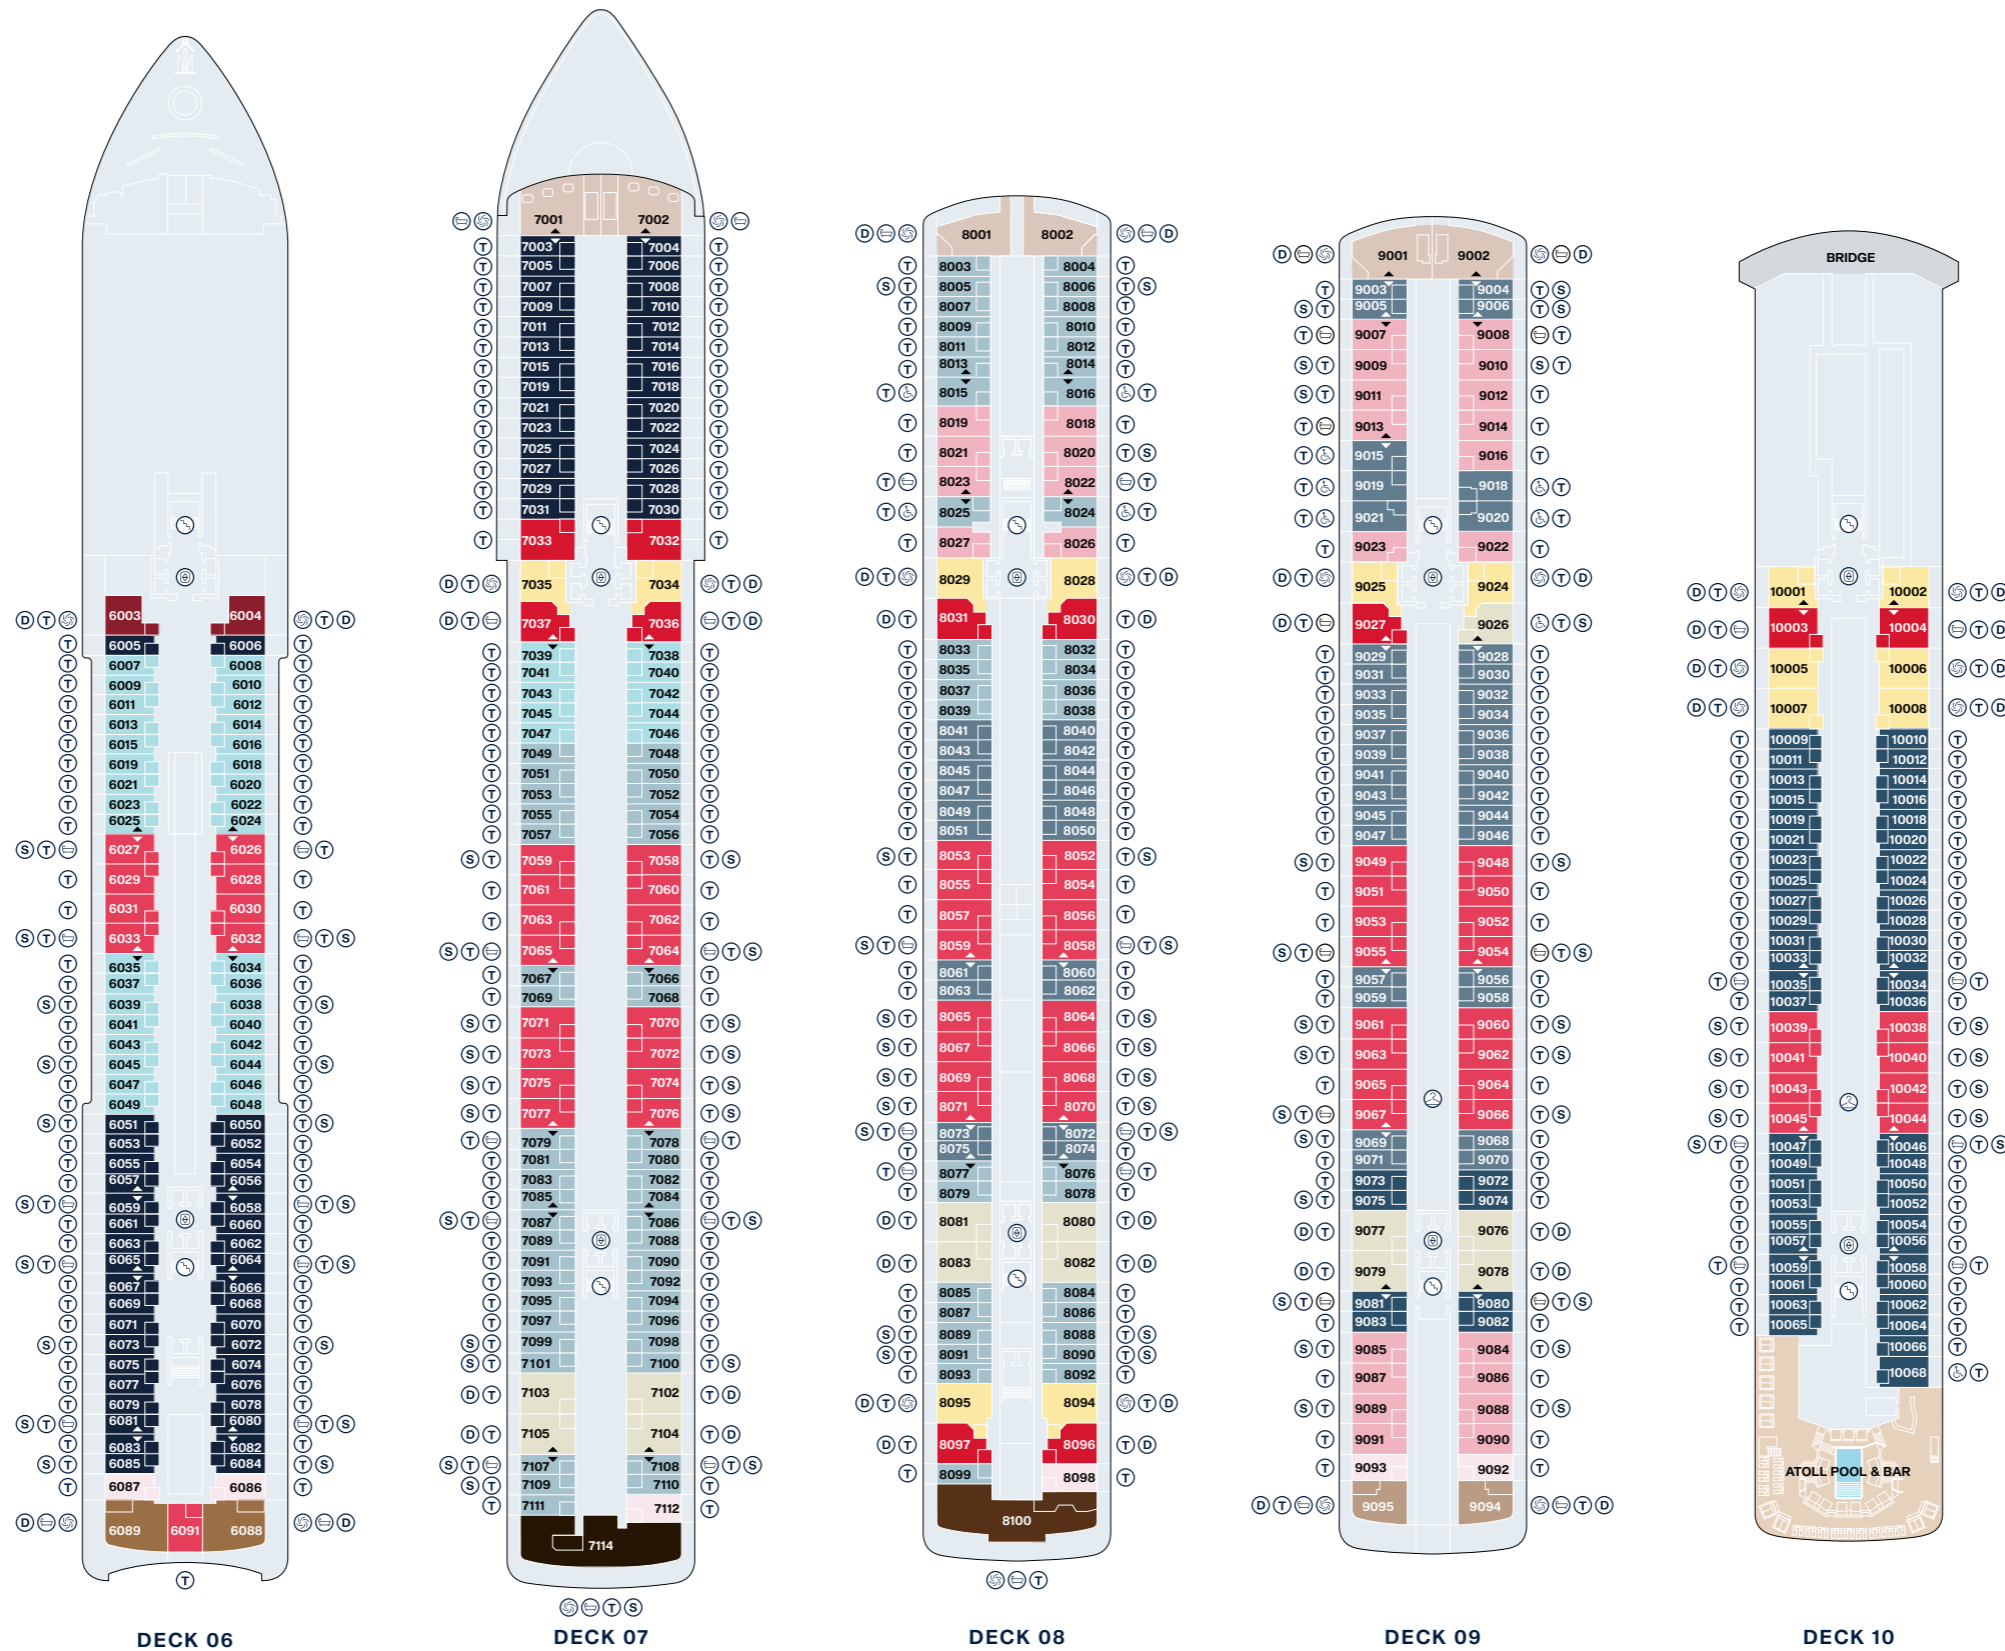

EXPLORA VI - SUITE DECK PLANS

Legend

- OT1 OCEAN TERRACE SUITE
- OT2 OCEAN TERRACE SUITE
- OT3 OCEAN TERRACE SUITE
- OT4 OCEAN TERRACE SUITE
- GT OCEAN GRAND TERRACE SUITE

- PH PENTHOUSE
- DP DELUXE PENTHOUSE
- PP PREMIER PENTHOUSE
- GP GRAND PENTHOUSE
- GPJ GRAND PENTHOUSE WITH WHIRLPOOL

- CO1 COVE RESIDENCE
- COJ COVE RESIDENCE WITH WHIRLPOOL
- RR RETREAT RESIDENCE
- SR SERENITY RESIDENCE
- CR COCOON RESIDENCE
- OR1 OWNER'S RESIDENCE - DECK 8
- OR2 OWNER'S RESIDENCE - DECK 7

-  PRIVATE WHIRLPOOL
-  GUEST LAUNDRY
-  ACCESSIBLE SUITES
-  BATH
-  LIFT
-  STAIRCASE
-  CONNECTING SUITES

EXPLORA VI - PUBLIC SPACES DECK PLANS

DECK 03

DECK 04

DECK 05

DECK 11

DECK 12

DECK 14

Legend

LIFT

STAIRCASE