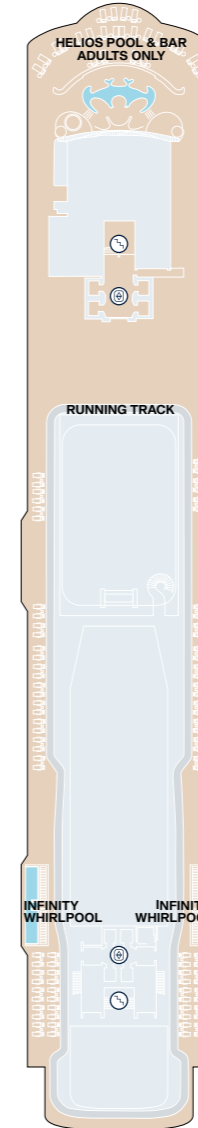

EXPLORA VI - SUITE DECK PLANS

Legend

- OT1 OCEAN TERRACE SUITE
- OT2 OCEAN TERRACE SUITE
- OT3 OCEAN TERRACE SUITE
- OT4 OCEAN TERRACE SUITE
- GT OCEAN GRAND TERRACE SUITE

- PH PENTHOUSE
- DP DELUXE PENTHOUSE
- PP PREMIER PENTHOUSE
- GP GRAND PENTHOUSE
- GPJ GRAND PENTHOUSE WITH WHIRLPOOL

- CO1 COVE RESIDENCE
- COJ COVE RESIDENCE WITH WHIRLPOOL
- RR RETREAT RESIDENCE
- SR SERENITY RESIDENCE
- CR COCOON RESIDENCE
- OR1 OWNER'S RESIDENCE - DECK 8
- OR2 OWNER'S RESIDENCE - DECK 7

-  PRIVATE WHIRLPOOL
-  GUEST LAUNDRY
-  ACCESSIBLE SUITES
-  BATH
-  LIFT
-  STAIRCASE
-  CONNECTING SUITES

EXPLORA VI - PUBLIC SPACES DECK PLANS

DECK 03

DECK 04

DECK 05

DECK 11

DECK 12

DECK 14

Legend