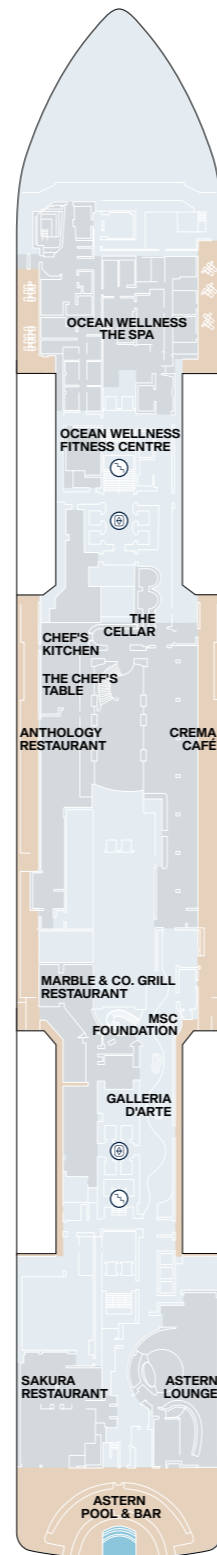

EXPLORA IV - SUITE DECK PLANS

Legend

OT1	OCEAN TERRACE SUITE
OT2	OCEAN TERRACE SUITE
OT3	OCEAN TERRACE SUITE
OT4	OCEAN TERRACE SUITE
GT	OCEAN GRAND TERRACE SUITE

PH	PENTHOUSE
DP	DELUXE PENTHOUSE
PP	PREMIER PENTHOUSE
GP	GRAND PENTHOUSE

C01	COVE RESIDENCE
COJ	COVE RESIDENCE WITH WHIRLPOOL
RR	RETREAT RESIDENCE
SR	SERENITY RESIDENCE
CR	COCOON RESIDENCE
OR1	OWNER'S RESIDENCE
OR2	OWNER'S RESIDENCE BY PATRICIA URQUIOLA

	PRIVATE WHIRLPOOL
	GUEST LAUNDRY
	ACCESSIBLE SUITES

	BATH
	LIFT
	STAIRCASE

 CONNECTING SUITES

EXPLORA IV - PUBLIC SPACES DECK PLANS

DECK 03

DECK 04

DECK 05

DECK 11

DECK 12

DECK 14

Legend

LIFT

STAIRCASE