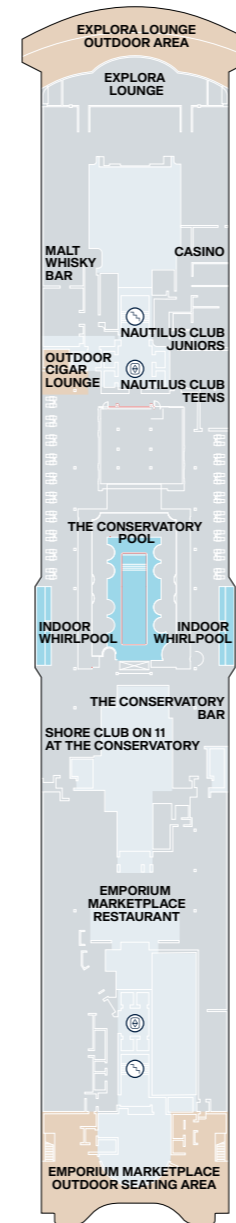

EXPLORA IV - SUITE DECK PLANS

Legend

OT1	OCEAN TERRACE SUITE
OT2	OCEAN TERRACE SUITE
OT3	OCEAN TERRACE SUITE
OT4	OCEAN TERRACE SUITE
GT	OCEAN GRAND TERRACE SUITE

PH	PENTHOUSE
DP	DELUXE PENTHOUSE
PP	PREMIER PENTHOUSE
GP	GRAND PENTHOUSE

	BATH
	LIFT
	STAIRCASE

 CONNECTING SUITES

EXPLORA IV - PUBLIC SPACES DECK PLANS

DECK 03

DECK 04

DECK 05

DECK 11

DECK 12

DECK 14

Legend

LIFT

STAIRCASE