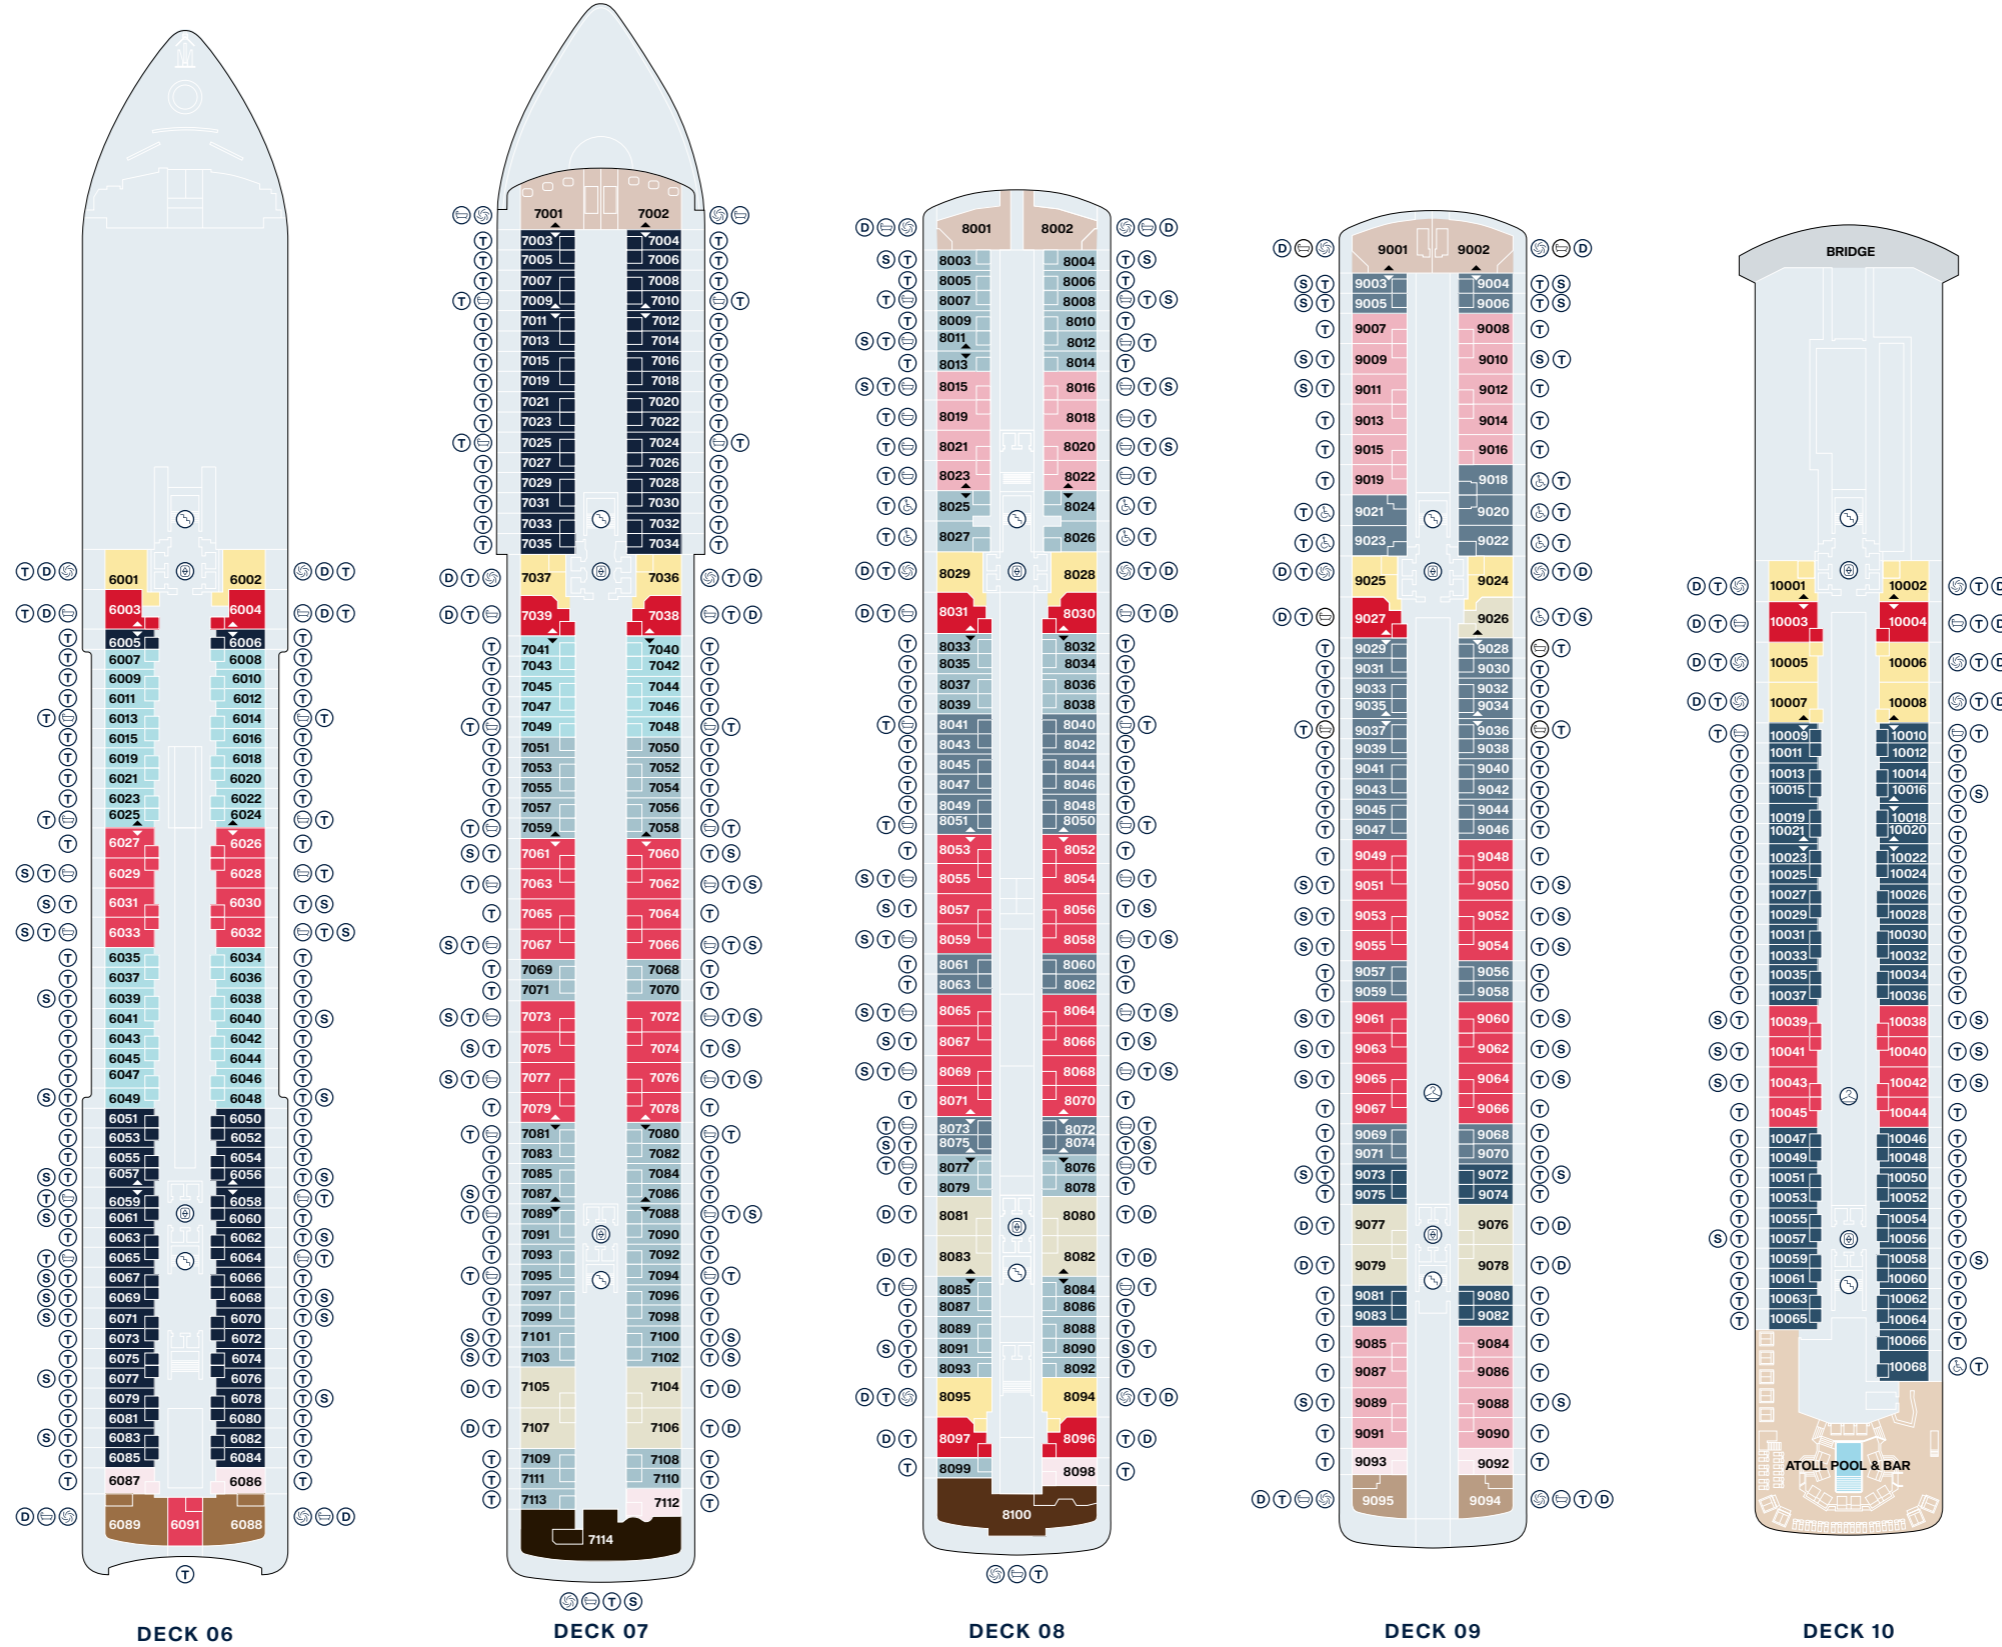

EXPLORA IV - SUITE DECK PLANS

Legend

OT1	OCEAN TERRACE SUITE
OT2	OCEAN TERRACE SUITE
OT3	OCEAN TERRACE SUITE
OT4	OCEAN TERRACE SUITE
GT	OCEAN GRAND TERRACE SUITE

PH	PENTHOUSE
DP	DELUXE PENTHOUSE
PP	PREMIER PENTHOUSE
GP	GRAND PENTHOUSE

	BATH
	LIFT
	STAIRCASE

 CONNECTING SUITES

EXPLORA IV - PUBLIC SPACES DECK PLANS

DECK 03

DECK 04

DECK 05

DECK 11

DECK 12

DECK 14

Legend

LIFT

STAIRCASE