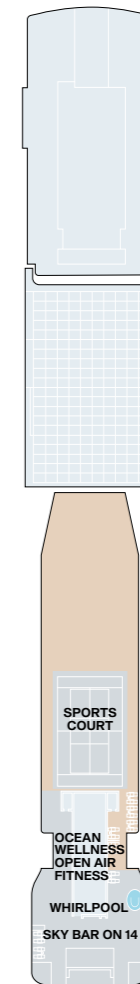

EXPLORA IV - SUITE DECK PLANS

Legend

OT1	OCEAN TERRACE SUITE
OT2	OCEAN TERRACE SUITE
OT3	OCEAN TERRACE SUITE
OT4	OCEAN TERRACE SUITE
GT	OCEAN GRAND TERRACE SUITE

PH	PENTHOUSE
DP	DELUXE PENTHOUSE
PP	PREMIER PENTHOUSE
GP	GRAND PENTHOUSE

	BATH
	LIFT
	STAIRCASE

 CONNECTING SUITES

EXPLORA IV - PUBLIC SPACES DECK PLANS

DECK 03

DECK 04

DECK 05

DECK 11

DECK 12

DECK 14

Legend

LIFT

STAIRCASE