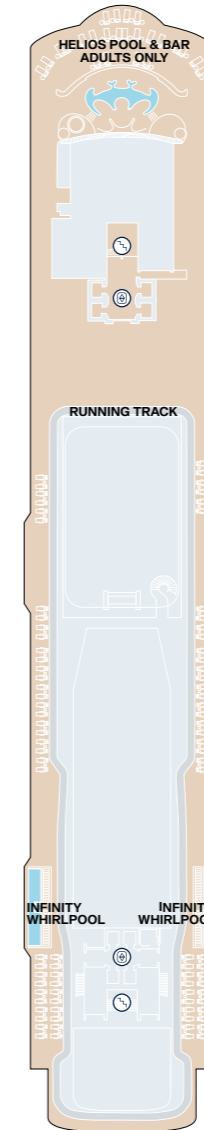

EXPLORA IV - SUITE DECK PLANS

Legend

OT1	OCEAN TERRACE SUITE
OT2	OCEAN TERRACE SUITE
OT3	OCEAN TERRACE SUITE
OT4	OCEAN TERRACE SUITE
GT	OCEAN GRAND TERRACE SUITE

PH	PENTHOUSE
DP	DELUXE PENTHOUSE
PP	PREMIER PENTHOUSE
GP	GRAND PENTHOUSE

C01	COVE RESIDENCE
COJ	COVE RESIDENCE WITH WHIRLPOOL
RR	RETREAT RESIDENCE
SR	SERENITY RESIDENCE
CR	COCOON RESIDENCE
OR1	OWNER'S RESIDENCE
OR2	OWNER'S RESIDENCE BY PATRICIA URQUIOLA

	PRIVATE WHIRLPOOL
	GUEST LAUNDRY
	ACCESSIBLE SUITES

	BATH
	LIFT
	STAIRCASE

 CONNECTING SUITES

EXPLORA IV - PUBLIC SPACES DECK PLANS

DECK 03

DECK 04

DECK 05

DECK 11

DECK 12

DECK 14

Legend

LIFT

STAIRCASE