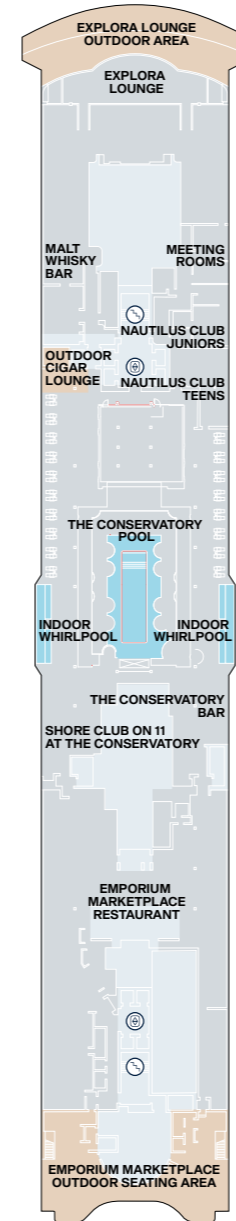

# EXPLORA III - SUITE DECK PLANS

## Legend

- OT1 OCEAN TERRACE SUITE
- OT2 OCEAN TERRACE SUITE
- OT3 OCEAN TERRACE SUITE
- OT4 OCEAN TERRACE SUITE
- GT OCEAN GRAND TERRACE SUITE

- PH PENTHOUSE
- DP DELUXE PENTHOUSE
- PP PREMIER PENTHOUSE
- GP GRAND PENTHOUSE

-  BATH
-  LIFT
-  STAIRCASE

-  CONNECTING SUITES

# EXPLORA III - PUBLIC SPACES DECK PLANS

DECK 03

DECK 04

DECK 05

DECK 11

DECK 12

DECK 14