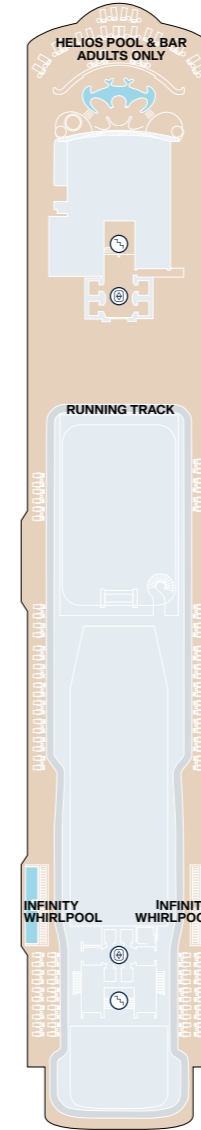

# EXPLORA III - SUITE DECK PLANS

## Legend

- OT1 OCEAN TERRACE SUITE
- OT2 OCEAN TERRACE SUITE
- OT3 OCEAN TERRACE SUITE
- OT4 OCEAN TERRACE SUITE
- GT OCEAN GRAND TERRACE SUITE

- PH PENTHOUSE
- DP DELUXE PENTHOUSE
- PP PREMIER PENTHOUSE
- GP GRAND PENTHOUSE

-  BATH
-  LIFT
-  STAIRCASE

-  CONNECTING SUITES

# EXPLORA III - PUBLIC SPACES DECK PLANS

DECK 03

DECK 04

DECK 05

DECK 11

DECK 12

DECK 14