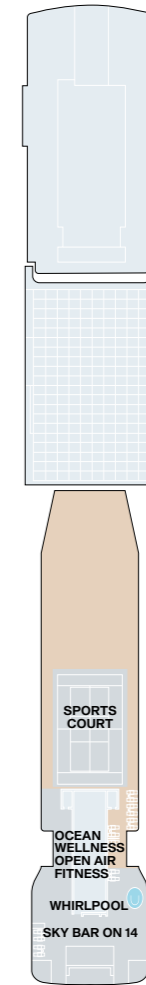

# EXPLORA III - SUITE DECK PLANS

## Legend

- OT1 OCEAN TERRACE SUITE
- OT2 OCEAN TERRACE SUITE
- OT3 OCEAN TERRACE SUITE
- OT4 OCEAN TERRACE SUITE
- GT OCEAN GRAND TERRACE SUITE

- PH PENTHOUSE
- DP DELUXE PENTHOUSE
- PP PREMIER PENTHOUSE
- GP GRAND PENTHOUSE

-  BATH
-  LIFT
-  STAIRCASE

-  CONNECTING SUITES

# EXPLORA III - PUBLIC SPACES DECK PLANS

DECK 03

DECK 04

DECK 05

DECK 11

DECK 12

DECK 14