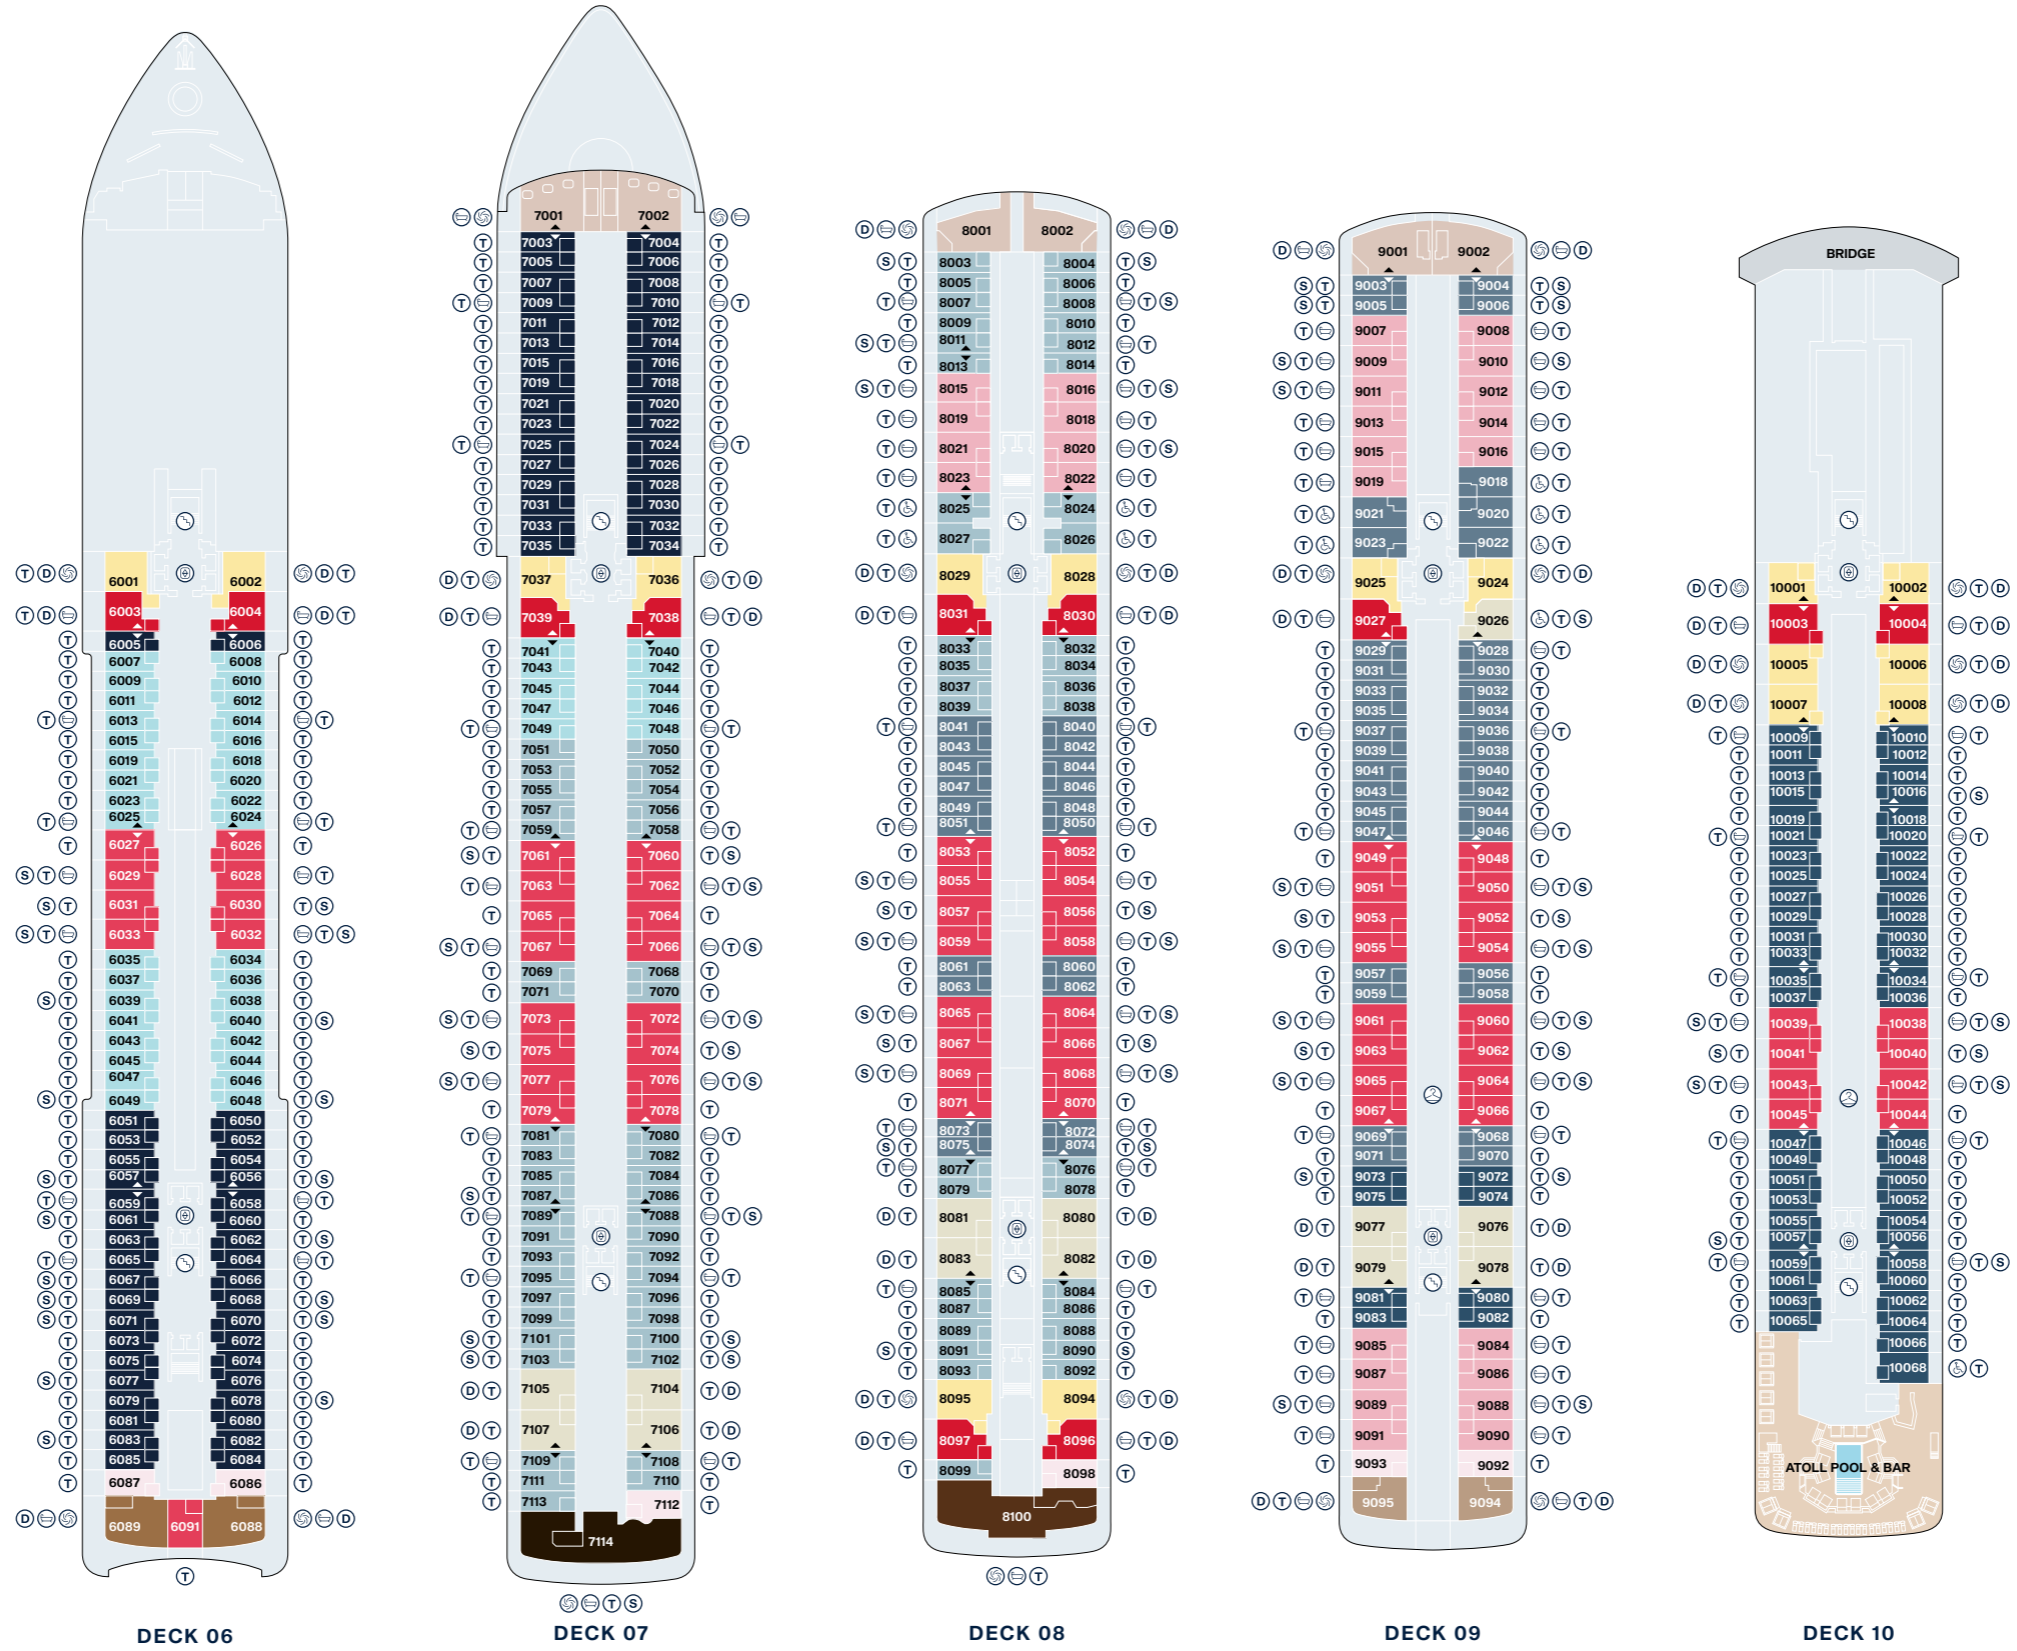

# EXPLORA III - SUITE DECK PLANS

## Legend

- OT1 OCEAN TERRACE SUITE
- OT2 OCEAN TERRACE SUITE
- OT3 OCEAN TERRACE SUITE
- OT4 OCEAN TERRACE SUITE
- GT OCEAN GRAND TERRACE SUITE

- PH PENTHOUSE
- DP DELUXE PENTHOUSE
- PP PREMIER PENTHOUSE
- GP GRAND PENTHOUSE

-  BATH
-  LIFT
-  STAIRCASE

-  CONNECTING SUITES

## Legend

LIFT

STAIRCASE