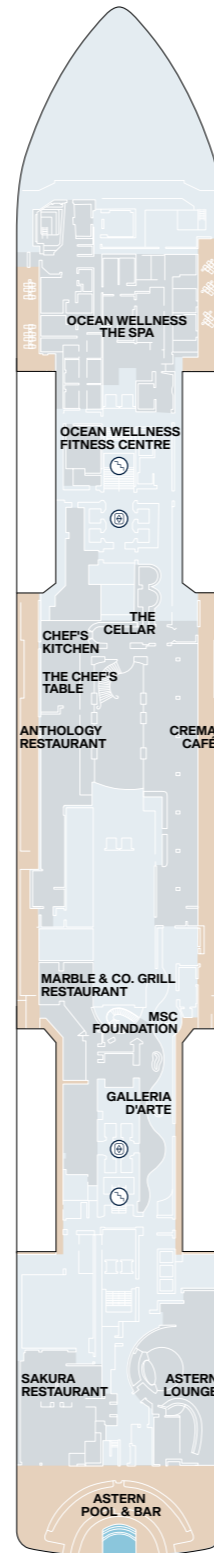

# EXPLORA III - SUITE DECK PLANS

## Legend

- OT1 OCEAN TERRACE SUITE
- OT2 OCEAN TERRACE SUITE
- OT3 OCEAN TERRACE SUITE
- OT4 OCEAN TERRACE SUITE
- GT OCEAN GRAND TERRACE SUITE

- PH PENTHOUSE
- DP DELUXE PENTHOUSE
- PP PREMIER PENTHOUSE
- GP GRAND PENTHOUSE

-  BATH
-  LIFT
-  STAIRCASE

-  CONNECTING SUITES

# EXPLORA III - PUBLIC SPACES DECK PLANS

DECK 03

DECK 04

DECK 05

DECK 11

DECK 12

DECK 14