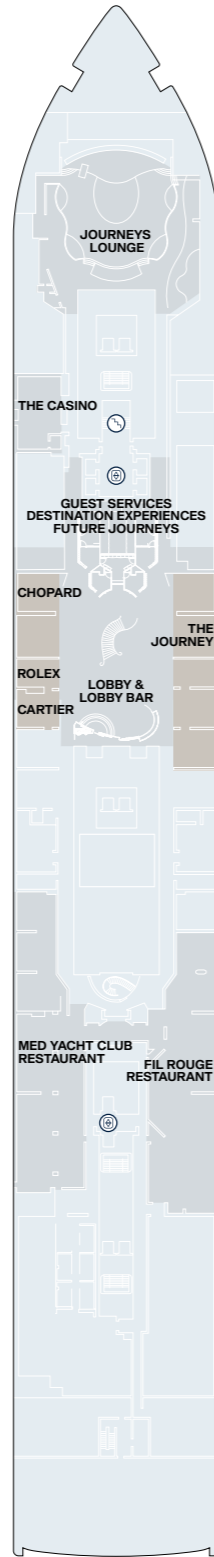

# EXPLORA III - SUITE DECK PLANS

## Legend

- OT1 OCEAN TERRACE SUITE
- OT2 OCEAN TERRACE SUITE
- OT3 OCEAN TERRACE SUITE
- OT4 OCEAN TERRACE SUITE
- GT OCEAN GRAND TERRACE SUITE

- PH PENTHOUSE
- DP DELUXE PENTHOUSE
- PP PREMIER PENTHOUSE
- GP GRAND PENTHOUSE

-  BATH
-  LIFT
-  STAIRCASE

-  CONNECTING SUITES

# EXPLORA III - PUBLIC SPACES DECK PLANS

DECK 03

DECK 04

DECK 05

DECK 11

DECK 12

DECK 14