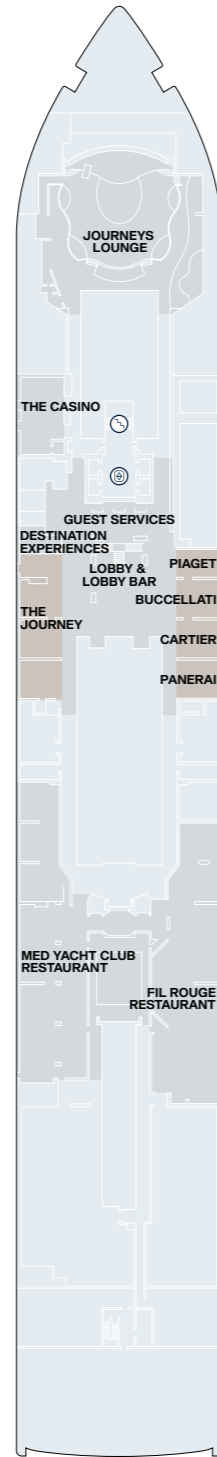

EXPLORA II SUITE DECK PLANS

DECK 06

DECK 07

DECK 08

DECK 09

DECK 10

Legend

OT1	OCEAN TERRACE SUITE
OT2	OCEAN TERRACE SUITE
OT3	OCEAN TERRACE SUITE
OT4	OCEAN TERRACE SUITE
GT	OCEAN GRAND TERRACE SUITE

PH	PENTHOUSE
DP	DELUXE PENTHOUSE
PP	PREMIER PENTHOUSE
GP	GRAND PENTHOUSE

CO	COVE RESIDENCE
RR	RETREAT RESIDENCE
SR	SERENITY RESIDENCE
CR	COCOON RESIDENCE
OR	OWNER'S RESIDENCE

	PRIVATE WHIRLPOOL
	SINGLE SOFA BED
	DOUBLE SOFA BED
	TWIN BEDS

	GUEST LAUNDRY
	ACCESSIBLE SUITES
	BATH

	LIFT
	STAIRCASE
	CONNECTING SUITES

EXPLORA II PUBLIC SPACES DECK PLANS

DECK 03

DECK 04

DECK 05

DECK 11

DECK 12