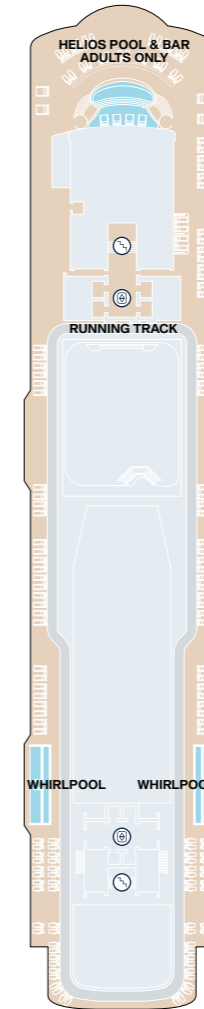

EXPLORA II SUITE DECK PLANS

DECK 06

DECK 07

DECK 08

DECK 09

DECK 10

Legend

OT1	OCEAN TERRACE SUITE
OT2	OCEAN TERRACE SUITE
OT3	OCEAN TERRACE SUITE
OT4	OCEAN TERRACE SUITE
GT	OCEAN GRAND TERRACE SUITE

PH	PENTHOUSE
DP	DELUXE PENTHOUSE
PP	PREMIER PENTHOUSE
GP	GRAND PENTHOUSE

CO	COVE RESIDENCE
RR	RETREAT RESIDENCE
SR	SERENITY RESIDENCE
CR	COCOON RESIDENCE
OR	OWNER'S RESIDENCE

	PRIVATE WHIRLPOOL
	SINGLE SOFA BED
	DOUBLE SOFA BED
	TWIN BEDS

	GUEST LAUNDRY
	ACCESSIBLE SUITES
	BATH

	LIFT
	STAIRCASE
	CONNECTING SUITES

EXPLORA II PUBLIC SPACES DECK PLANS

DECK 03

DECK 04

DECK 05

DECK 11

DECK 12

DECK 14

Legend

LIFT

STAIRCASE