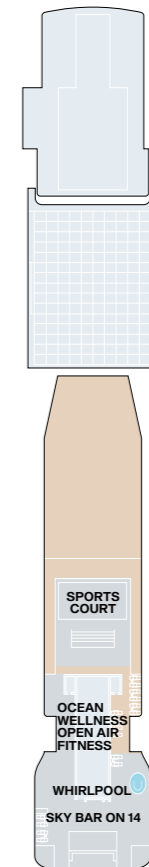

EXPLORA II SUITE DECK PLANS

DECK 06

DECK 07

DECK 08

DECK 09

DECK 10

Legend

OT1	OCEAN TERRACE SUITE
OT2	OCEAN TERRACE SUITE
OT3	OCEAN TERRACE SUITE
OT4	OCEAN TERRACE SUITE
GT	OCEAN GRAND TERRACE SUITE

PH	PENTHOUSE
DP	DELUXE PENTHOUSE
PP	PREMIER PENTHOUSE
GP	GRAND PENTHOUSE

CO	COVE RESIDENCE
RR	RETREAT RESIDENCE
SR	SERENITY RESIDENCE
CR	COCOON RESIDENCE
OR	OWNER'S RESIDENCE

	PRIVATE WHIRLPOOL
	SINGLE SOFA BED
	DOUBLE SOFA BED
	TWIN BEDS

	GUEST LAUNDRY
	ACCESSIBLE SUITES
	BATH

	LIFT
	STAIRCASE
	CONNECTING SUITES

EXPLORA II PUBLIC SPACES DECK PLANS

DECK 03

DECK 04

DECK 05

DECK 11

DECK 12

DECK 14

Legend

LIFT

STAIRCASE