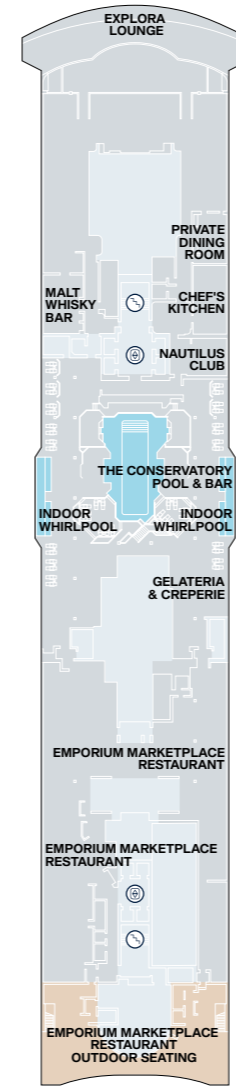

EXPLORA II SUITE DECK PLANS

DECK 06

DECK 07

DECK 08

DECK 09

DECK 10

Legend

OT1	OCEAN TERRACE SUITE
OT2	OCEAN TERRACE SUITE
OT3	OCEAN TERRACE SUITE
OT4	OCEAN TERRACE SUITE
GT	OCEAN GRAND TERRACE SUITE

PH	PENTHOUSE
DP	DELUXE PENTHOUSE
PP	PREMIER PENTHOUSE
GP	GRAND PENTHOUSE

CO	COVE RESIDENCE
RR	RETREAT RESIDENCE
SR	SERENITY RESIDENCE
CR	COCOON RESIDENCE
OR	OWNER'S RESIDENCE

	PRIVATE WHIRLPOOL
	SINGLE SOFA BED
	DOUBLE SOFA BED
	TWIN BEDS

	GUEST LAUNDRY
	ACCESSIBLE SUITES
	BATH

	LIFT
	STAIRCASE
	CONNECTING SUITES

EXPLORA II PUBLIC SPACES DECK PLANS

DECK 03

DECK 04

DECK 05

DECK 11

DECK 12

DECK 14

Legend

LIFT

STAIRCASE