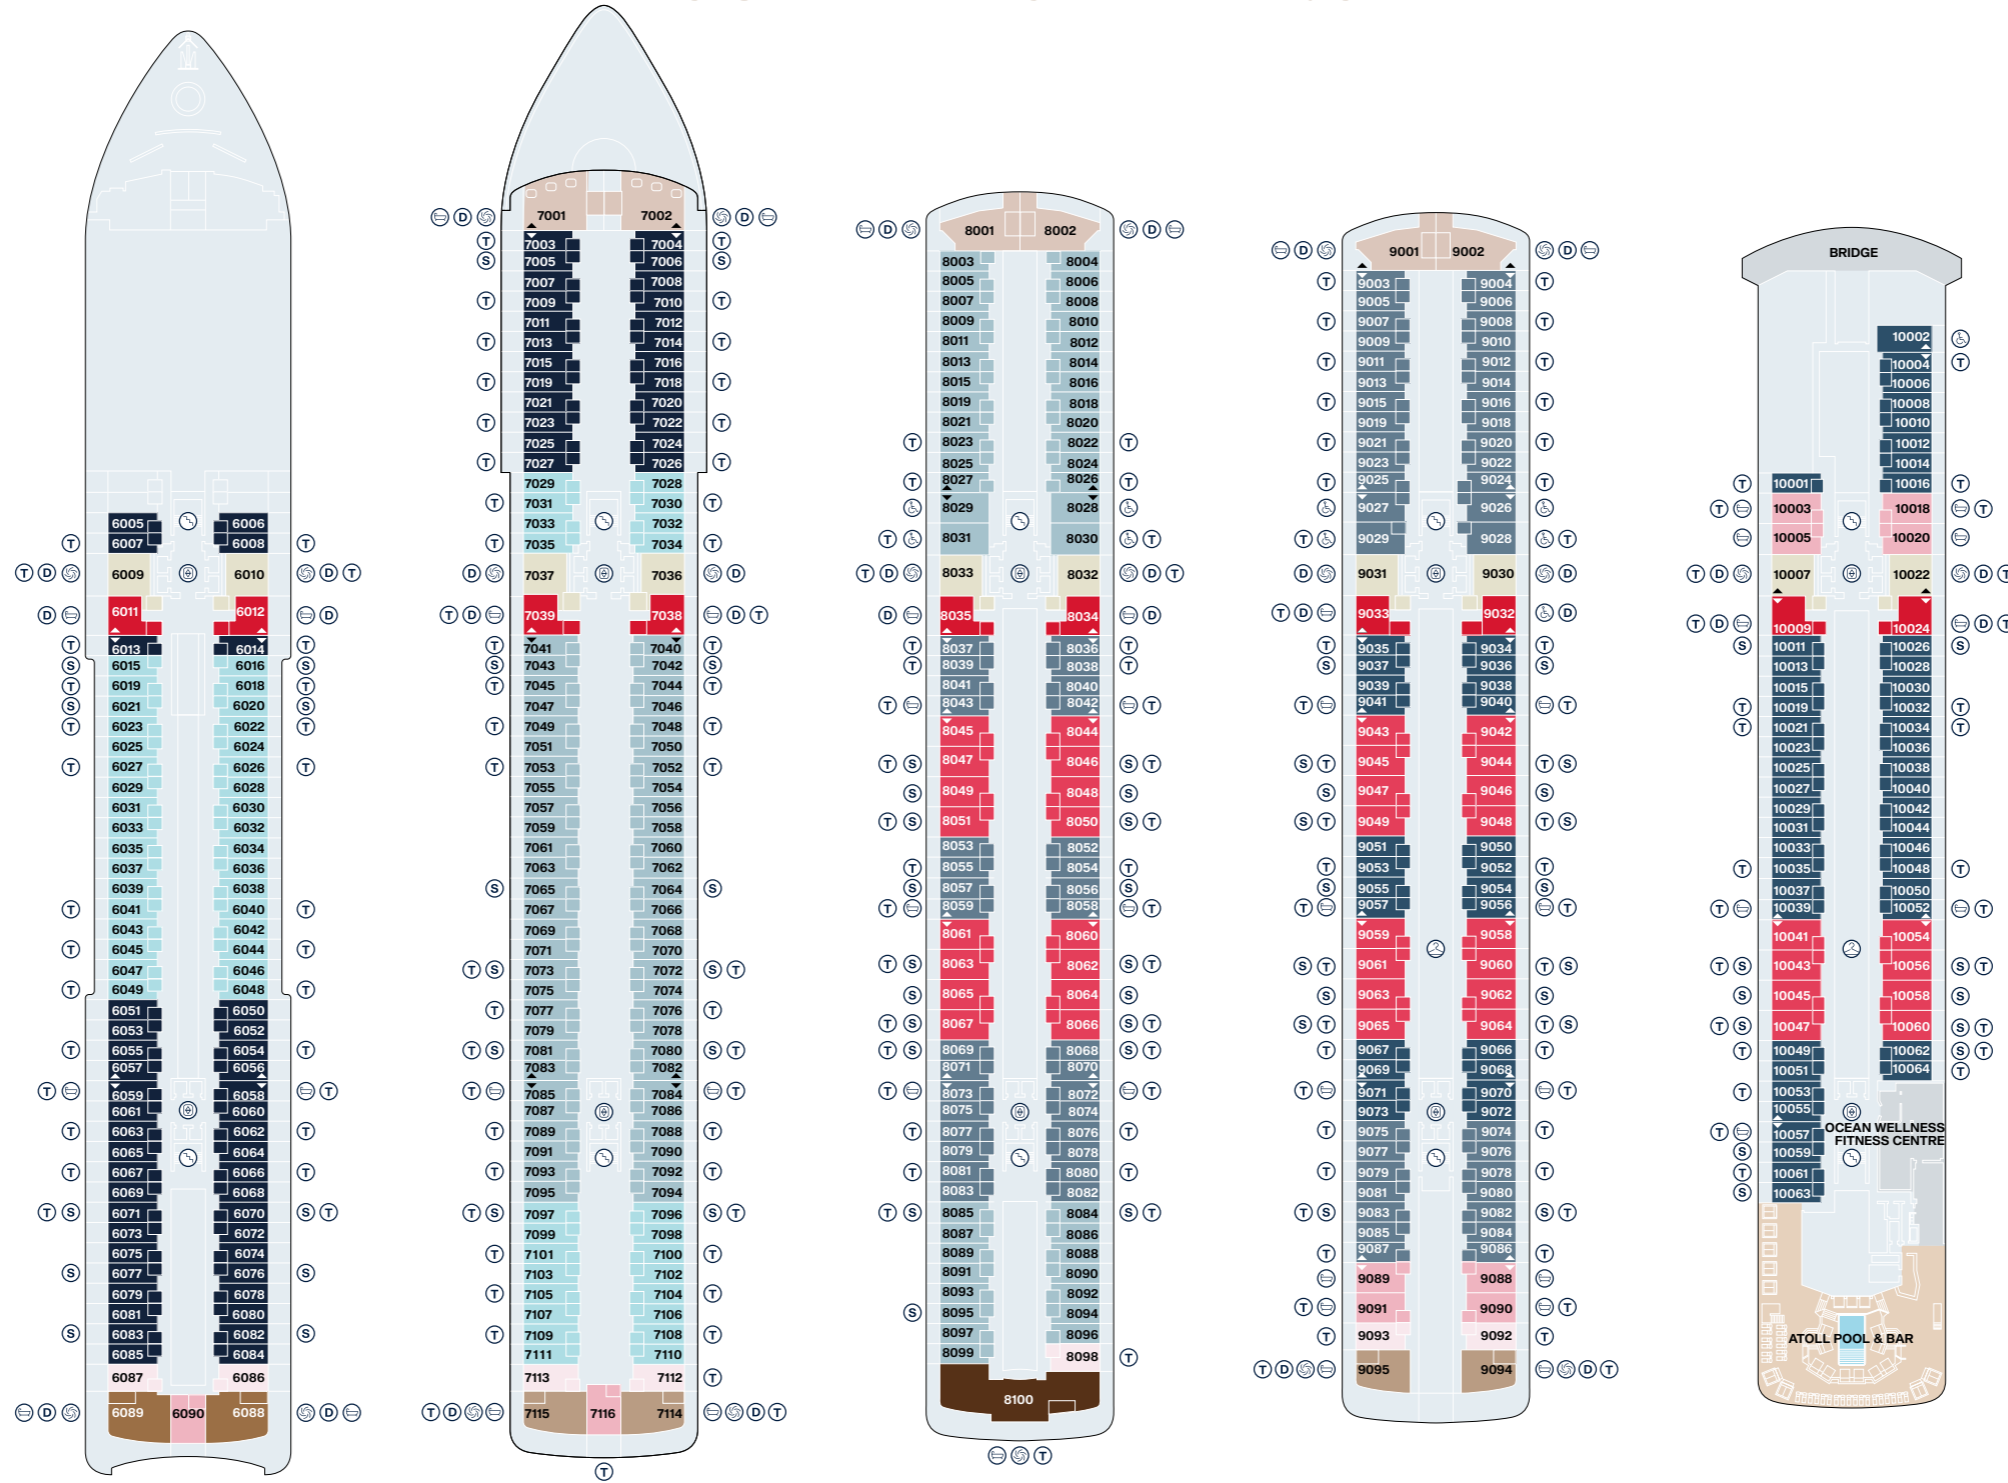

EXPLORA II SUITE DECK PLANS

DECK 06

DECK 07

DECK 08

DECK 09

DECK 10

Legend

OT1	OCEAN TERRACE SUITE
OT2	OCEAN TERRACE SUITE
OT3	OCEAN TERRACE SUITE
OT4	OCEAN TERRACE SUITE
GT	OCEAN GRAND TERRACE SUITE

	GUEST LAUNDRY
	ACCESSIBLE SUITES
	BATH

	LIFT
	STAIRCASE
	CONNECTING SUITES

EXPLORA II PUBLIC SPACES DECK PLANS

DECK 03

DECK 04

DECK 05

DECK 11

DECK 12

DECK 14

Legend

LIFT

STAIRCASE