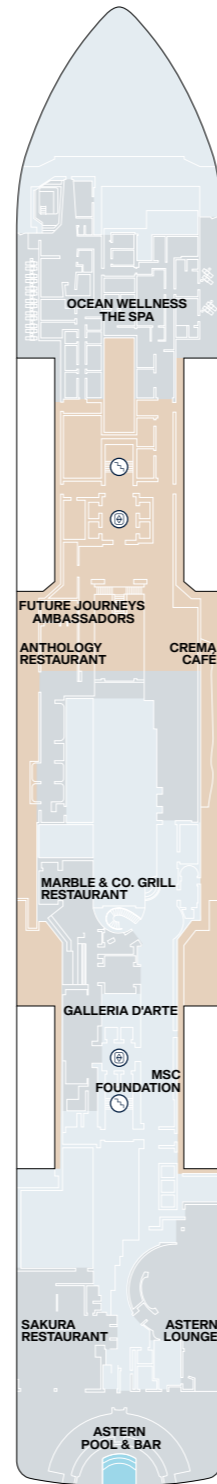

EXPLORA II SUITE DECK PLANS

DECK 06

DECK 07

DECK 08

DECK 09

DECK 10

Legend

OT1	OCEAN TERRACE SUITE
OT2	OCEAN TERRACE SUITE
OT3	OCEAN TERRACE SUITE
OT4	OCEAN TERRACE SUITE
GT	OCEAN GRAND TERRACE SUITE

PH	PENTHOUSE
DP	DELUXE PENTHOUSE
PP	PREMIER PENTHOUSE
GP	GRAND PENTHOUSE

CO	COVE RESIDENCE
RR	RETREAT RESIDENCE
SR	SERENITY RESIDENCE
CR	COCOON RESIDENCE
OR	OWNER'S RESIDENCE

	PRIVATE WHIRLPOOL
	SINGLE SOFA BED
	DOUBLE SOFA BED
	TWIN BEDS

	GUEST LAUNDRY
	ACCESSIBLE SUITES
	BATH

	LIFT
	STAIRCASE
	CONNECTING SUITES

EXPLORA II PUBLIC SPACES DECK PLANS

DECK 03

DECK 04

DECK 05

DECK 11

DECK 12

DECK 14

Legend

LIFT

STAIRCASE