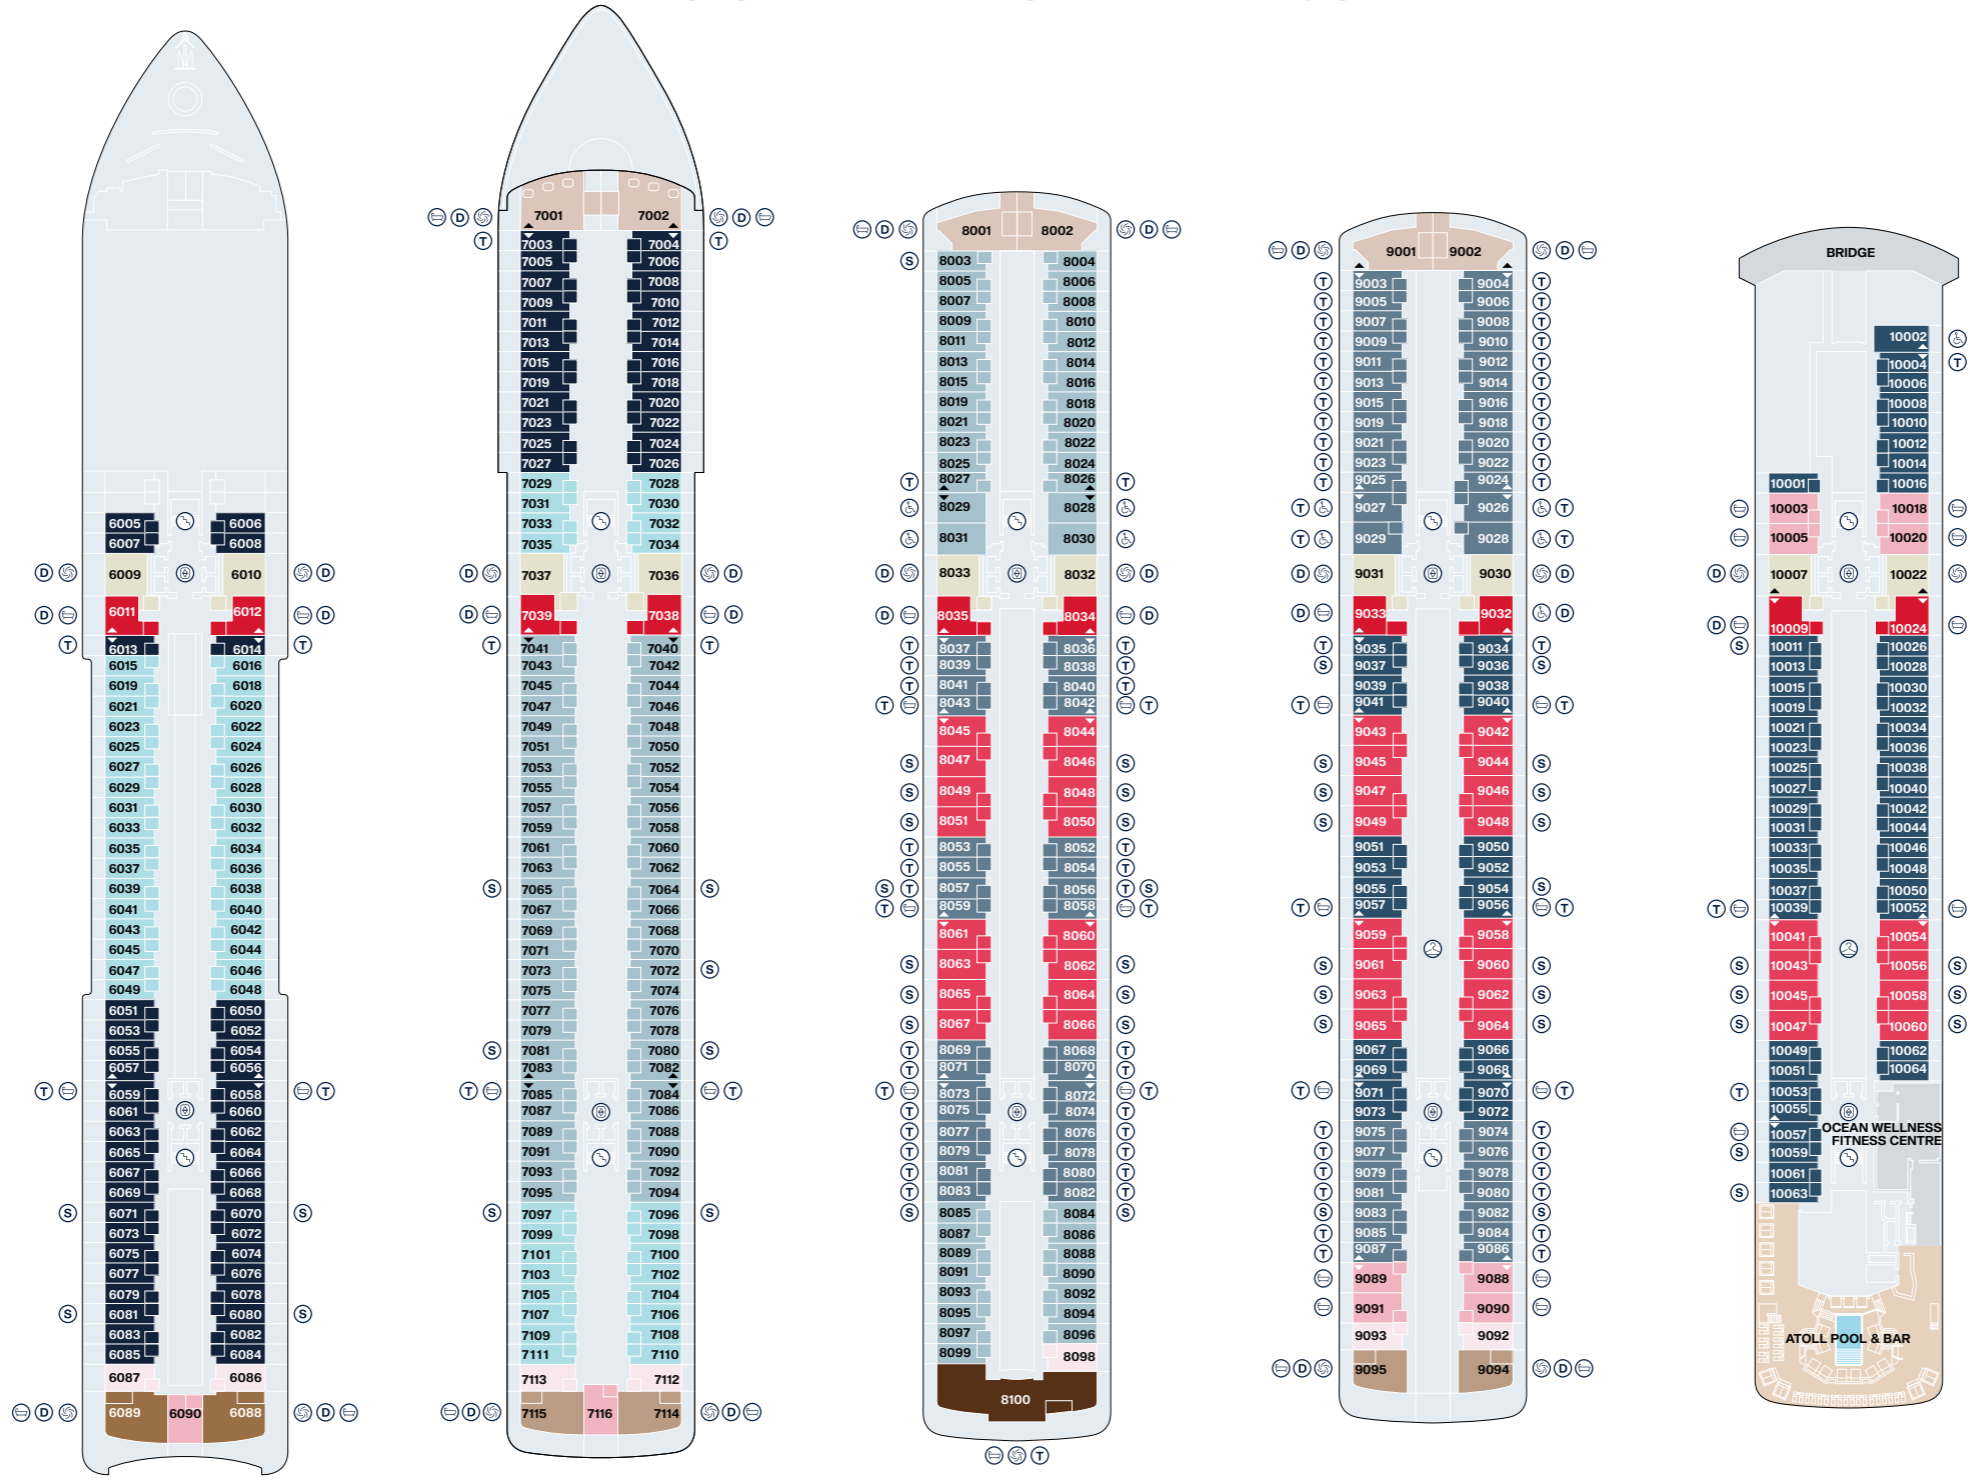

# EXPLORA I SUITE DECK PLANS

DECK 06

DECK 07

DECK 08

DECK 09

DECK 10

## Legend

- OT1 OCEAN TERRACE SUITE
- OT2 OCEAN TERRACE SUITE
- OT3 OCEAN TERRACE SUITE
- OT4 OCEAN TERRACE SUITE
- GT OCEAN GRAND TERRACE SUITE

- PH PENTHOUSE
- DP DELUXE PENTHOUSE
- PP PREMIER PENTHOUSE
- GP GRAND PENTHOUSE

-  LIFT
-  STAIRCASE
-  CONNECTING SUITES

## Legend

LIFT

STAIRCASE