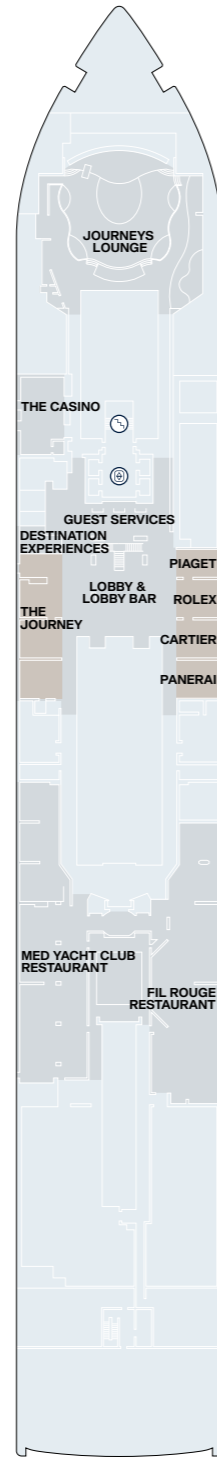

# EXPLORA I SUITE DECK PLANS

DECK 06

DECK 07

DECK 08

DECK 09

DECK 10

## Legend

- OT1 OCEAN TERRACE SUITE
- OT2 OCEAN TERRACE SUITE
- OT3 OCEAN TERRACE SUITE
- OT4 OCEAN TERRACE SUITE
- GT OCEAN GRAND TERRACE SUITE

- PH PENTHOUSE
- DP DELUXE PENTHOUSE
- PP PREMIER PENTHOUSE
- GP GRAND PENTHOUSE

- CO COVE RESIDENCE
- RR RETREAT RESIDENCE
- SR SERENITY RESIDENCE
- CR COCOON RESIDENCE
- OR OWNER'S RESIDENCE

-  PRIVATE WHIRLPOOL
-  SINGLE SOFA BED
-  DOUBLE SOFA BED
-  TWIN BEDS

-  GUEST LAUNDRY
-  ACCESSIBLE SUITES
-  BATH

# EXPLORA I PUBLIC SPACES DECK PLANS

DECK 03

DECK 04

DECK 05

DECK 11

DECK 12

DECK 14