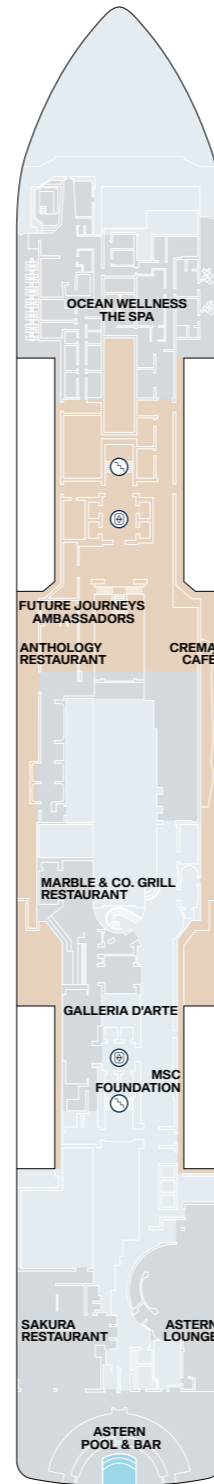

# EXPLORA I SUITE DECK PLANS

DECK 06

DECK 07

DECK 08

DECK 09

DECK 10

## Legend

- OT1 OCEAN TERRACE SUITE
- OT2 OCEAN TERRACE SUITE
- OT3 OCEAN TERRACE SUITE
- OT4 OCEAN TERRACE SUITE
- GT OCEAN GRAND TERRACE SUITE

- PH PENTHOUSE
- DP DELUXE PENTHOUSE
- PP PREMIER PENTHOUSE
- GP GRAND PENTHOUSE

- CO COVE RESIDENCE
- RR RETREAT RESIDENCE
- SR SERENITY RESIDENCE
- CR COCOON RESIDENCE
- OR OWNER'S RESIDENCE

-  PRIVATE WHIRLPOOL
-  SINGLE SOFA BED
-  DOUBLE SOFA BED
-  TWIN BEDS

-  GUEST LAUNDRY
-  ACCESSIBLE SUITES
-  BATH

# EXPLORA I PUBLIC SPACES DECK PLANS

DECK 03

DECK 04

DECK 05

DECK 11

DECK 12

DECK 14