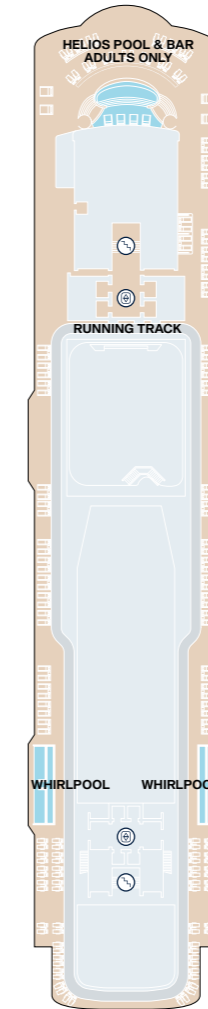

# EXPLORA I SUITE DECK PLANS

DECK 06

DECK 07

DECK 08

DECK 09

DECK 10

## Legend

- OT1 OCEAN TERRACE SUITE
- OT2 OCEAN TERRACE SUITE
- OT3 OCEAN TERRACE SUITE
- OT4 OCEAN TERRACE SUITE
- GT OCEAN GRAND TERRACE SUITE

- PH PENTHOUSE
- DP DELUXE PENTHOUSE
- PP PREMIER PENTHOUSE
- GP GRAND PENTHOUSE

# EXPLORA I PUBLIC SPACES DECK PLANS

DECK 03

DECK 04

DECK 05

DECK 11

DECK 12

DECK 14

## Legend

LIFT

STAIRCASE